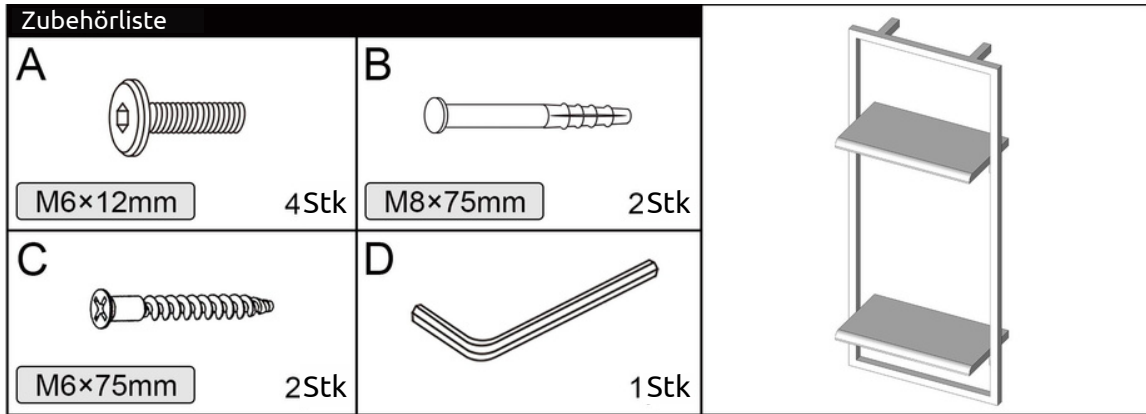

Montageanleitung

Wandregal high in schwarz gerahmt mit Baumkante natur geölt H4H302

Assembly Instruction

Wall shelf high, black framed with tree edge, oiled H4H302