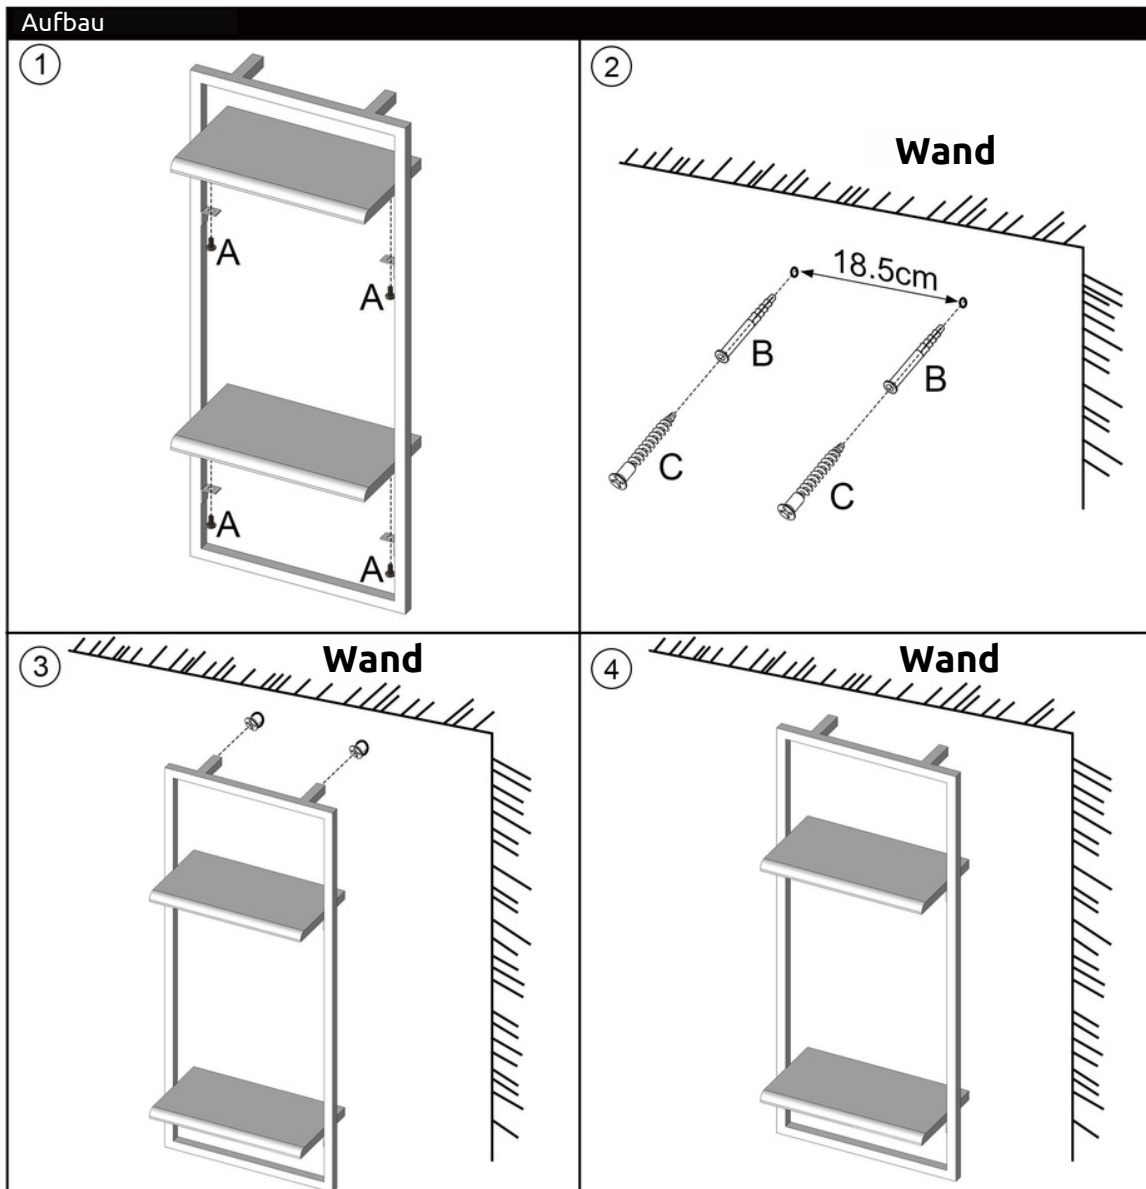

Montageanleitung

Wandregal high in schwarz gerahmt mit Baumkante natur geölt H4H302

Assembly Instruction

Wall shelf high, black framed with tree edge, oiled H4H302